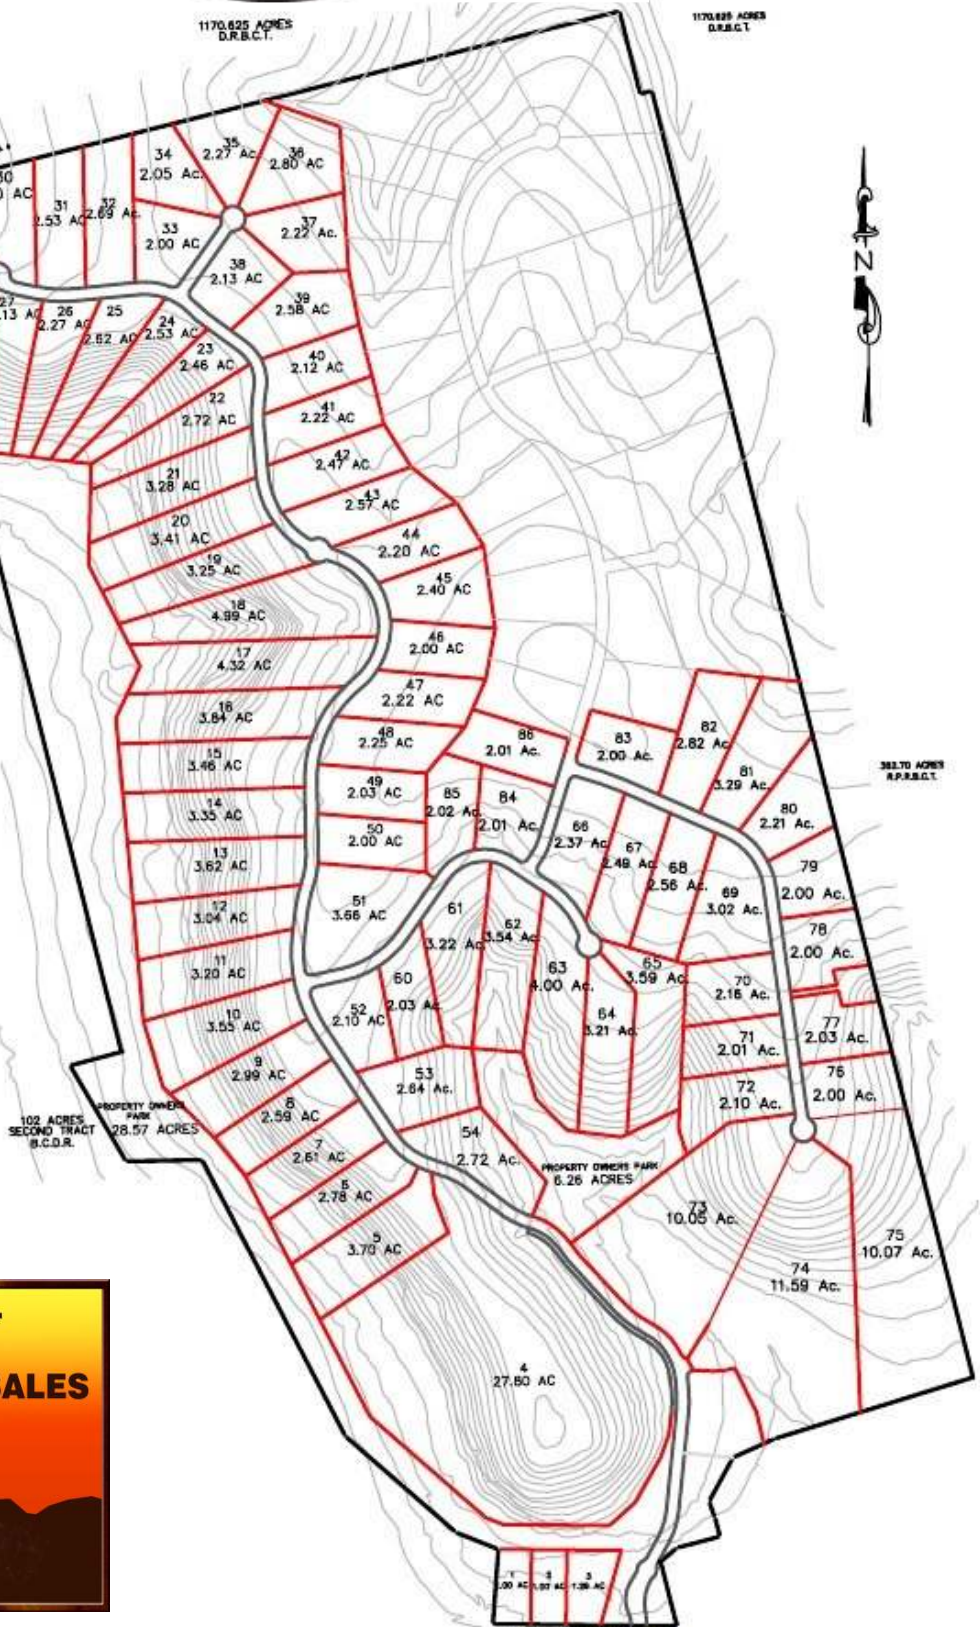

EAGLES NEST

1170.625 ACRES D.R.B.C.T.

1170.625 ACRES D.R.B.C.T.

54 2.72 acres \$95,000
73 10.00 acres \$190,000

JIM BERRY
HILL COUNTRY RANCH SALES

512-756-9230
www.JimBerryRanchSales.com

1 2 3
 1.00 AC 1.00 AC 1.38 AC

TEXAS STATE HIGHWAY NO. 29